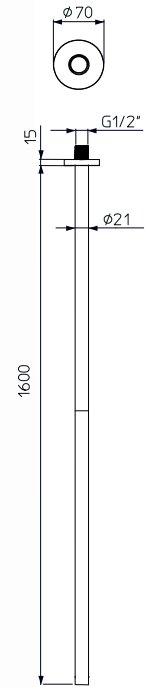

9921H9

Bocca per lavabo da piano.
Countertop spout for washbasin.
Bec à poser pour lavabo.
Tisch auslauf für waschbecken.
Boca de encimera para lavabo.

l/m	6	8	11	13	15
Kg/cm²	0,5	1	2	3	4
10	€ 299,00				
37-39	€ 510,00				
43	€ 440,00				
79-80-81-82-83-84	€ 510,00				
85-86-87-88-89	€ 510,00				
	■ box = 6 pz