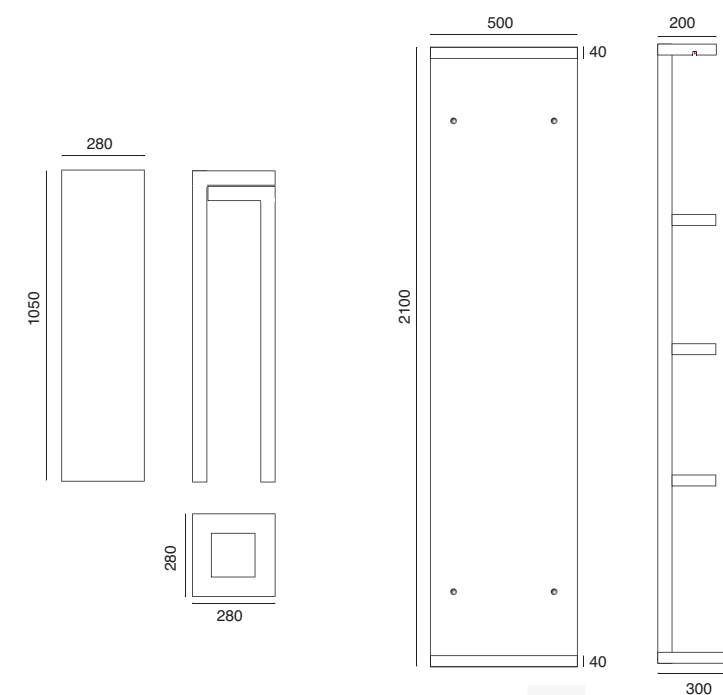

espositori

design Arch. Daniela Vismara

M45134

Espositore a parete con led (a richiesta), 1 mensola, legno nobilitato grigio con bordi in abs finitura noce canaletto

Wall mounted display with led (on request), 1 shelf, coated melanine panels, grey colour, with abs edging wood-like effect (canaletto walnut)

M45142

Espositore a parete con led (a richiesta), 3 mensole, legno nobilitato grigio con bordi in abs finitura noce canaletto

Wall mounted display with led (on request), 3 shelves, coated melanine panels, grey colour, with abs edging wood-like effect (canaletto walnut)

M45160

Esempio di montaggio free-standing
Free-standing example