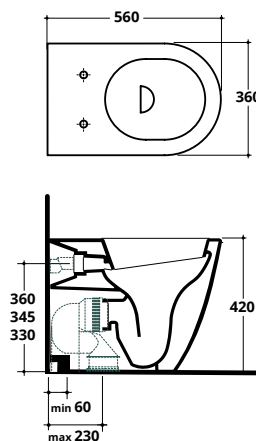

COD.	KG	PREZZO
41857.	27	€ 624,00
CTWCTR	0,5	€ 32,00
RACEC	0,1	€ 12,00