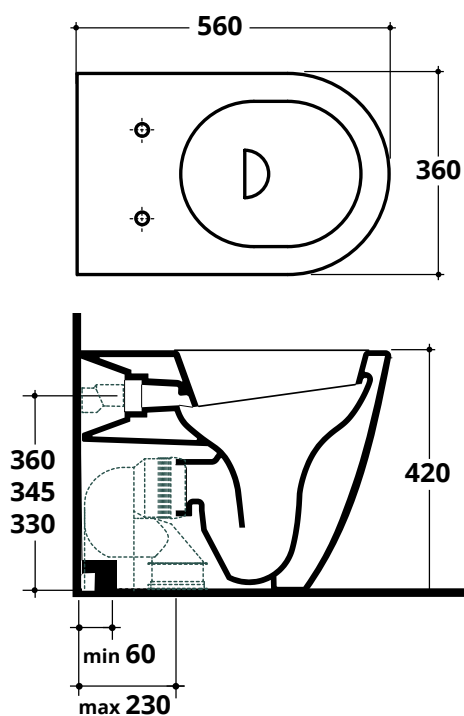

COVER XL
WC TRASLATO H. 42 cm
ADJUSTABLE INSTALLATION
COD. AS010