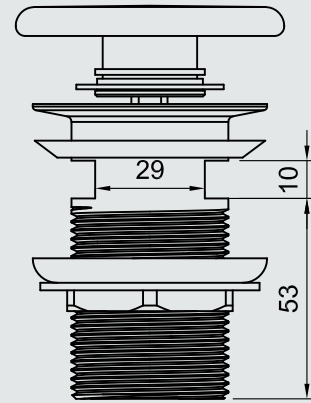

BIANCO LUCIDO **COD. CCNEW**

PLUS+TON® **COD. PCCNEW**